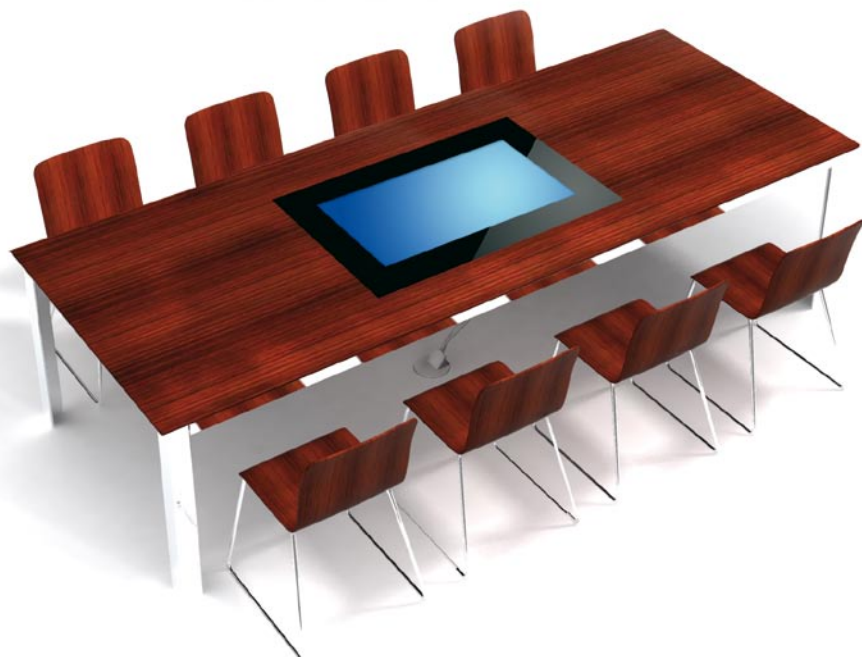

friendlyway imagine 32[®]

A Media-Based Conference Solution

Value is generated when creativity turns into ideas, and ideas turn into success. The friendlyway imagine 32 is designed to foster exactly this process: value generation.

friendlyway's media-based conferencing solution supports all your presentations, video conferences, think tanks, brainstorming sessions, and other forms of team-oriented face-to-face communication.

The kiosk's elegant recessed glass top is touch sensitive and provides users with fingertip control over presentations and applications.

Out of sight, the table also houses a high-performance multimedia computer. This will cope effortlessly with even the most sophisticated media presentations. The friendlyway imagine 32 is one investment that you will never regret—an innovation to foster innovation.

Technical data

friendlyway imagine 32

Dimensions

- 32 inch (resolution: 1360 * 768 pixels)
- 995 * 592 * 130 mm (width * height * depth)
- 37 kg

Configuration

- Powerful, up-to-date multimedia PC computer with "friendlyway electronic stability program"* (every restart resets your system to its default settings; viruses, Trojan horses, or any other unwanted changes to your system configuration are eliminated immediately)
- "friendlyway composer" kiosk software package (preinstalled)*
- Microsoft Windows XP Professional (preinstalled)*
- Brilliant 32-inch display
- Through-glass touch screen with safety glass
- Wireless networking (WLAN)