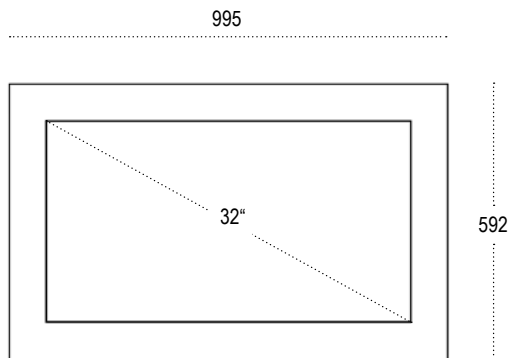

Technical data

friendlyway imagine 32

Dimensions

- 32 inch (resolution: 1360 * 768 pixels)
- 995 * 592 * 130 mm (width * height * depth)
- 37 kg

Configuration

- Powerful, up-to-date multimedia PC computer with "friendlyway electronic stability program"* (every restart resets your system to its default settings; viruses, Trojan horses, or any other unwanted changes to your system configuration are eliminated immediately)
- "friendlyway composer" kiosk software package (preinstalled)*
- Microsoft Windows XP Professional (preinstalled)*
- Brilliant 32-inch display
- Through-glass touch screen with safety glass
- Wireless networking (WLAN)